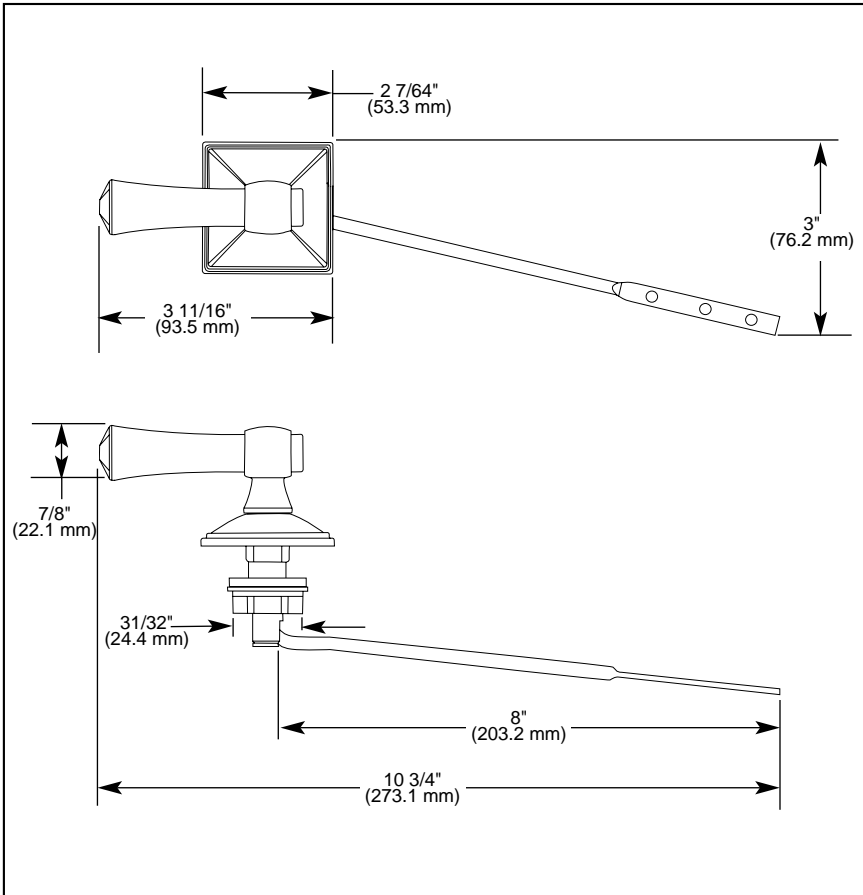

STANDARD SPECIFICATIONS:

- Installation instructions included with product.

WARRANTY

- Lifetime Faucet and Finish Limited Warranty to the original consumer purchaser to be free from defects in material and workmanship.
- 5 Year Limited Warranty for usage in all industrial, commercial and business applications.

Delta reserves the right (1) to make changes in specifications and materials, and (2) to change or discontinue models, both without notice or obligation. Dimensions are for reference only. See current full-line price book for finish options and product availability.